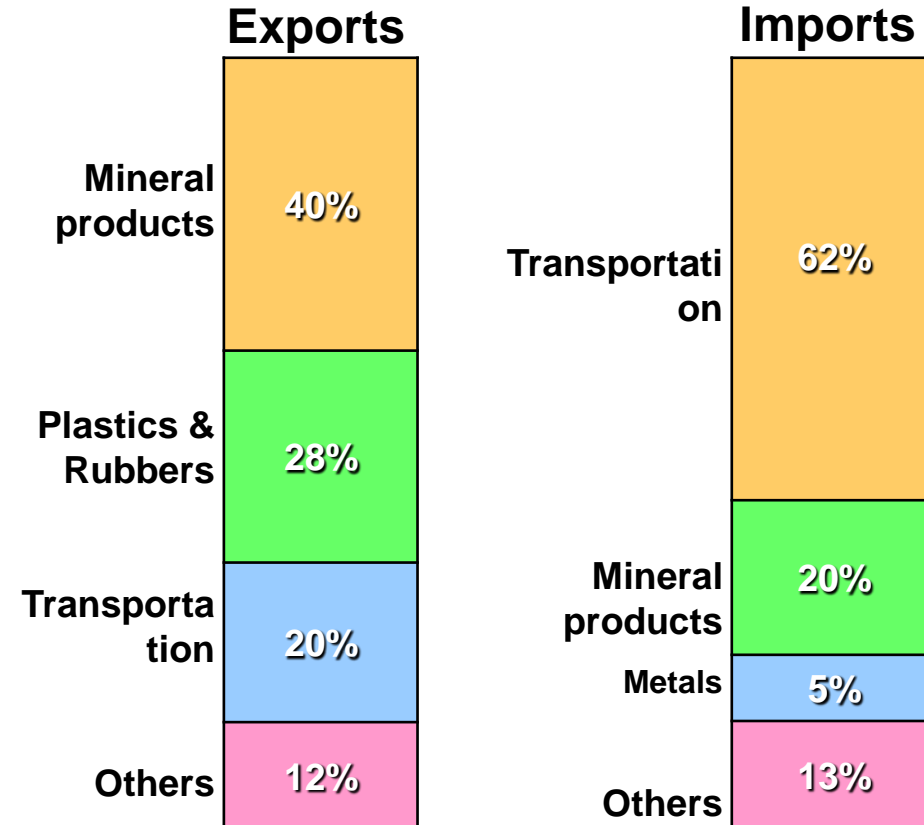

Liberia: Economy (1/3)

GDP

GDP	1.95 billion US$ (current US$)
	3.77 billion US$ (PPP)
GDP growth	+11.3 % (based on 2005 US$)
GDP per capita	878 US$ (PPP)

Total Trade of merchandise & commercial services (2012)